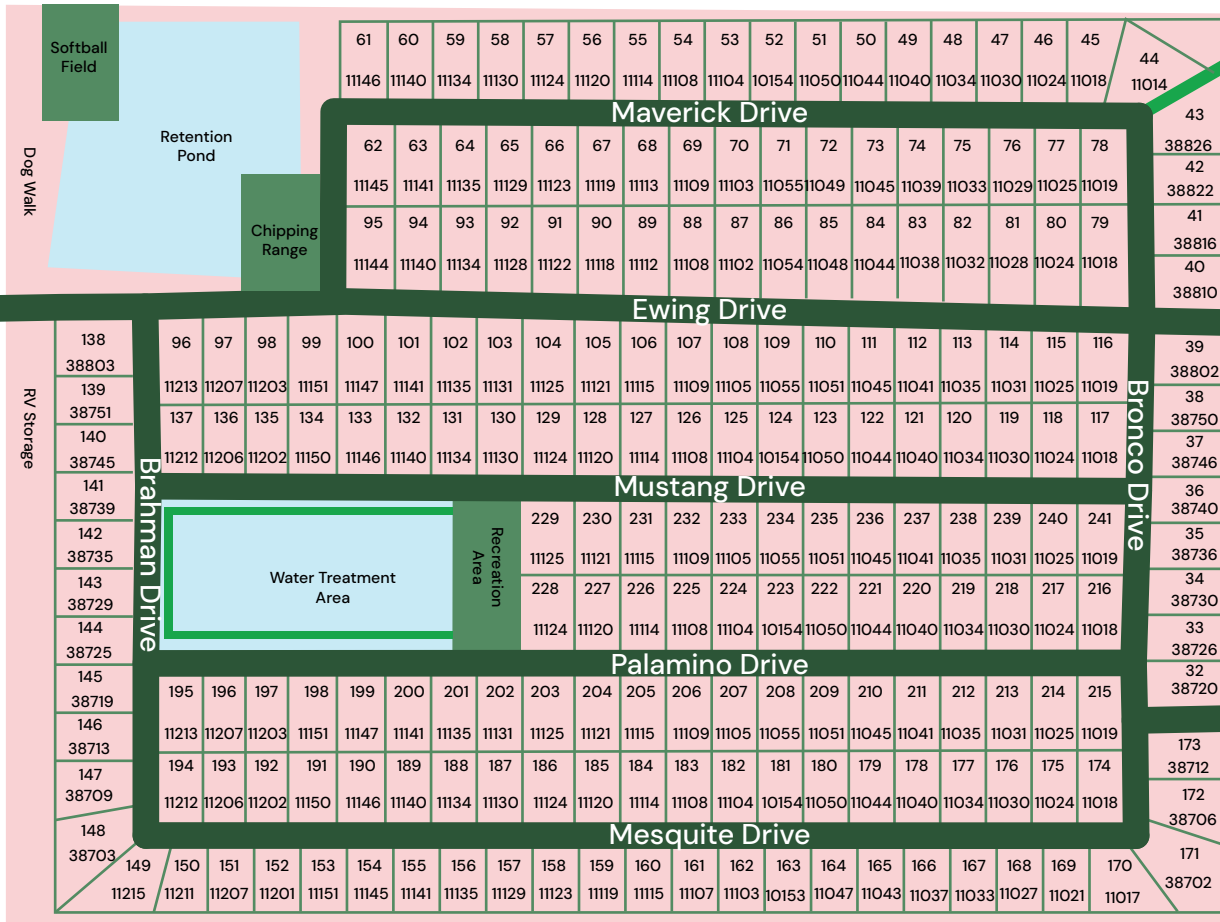

10808 U.S. 98
Dade City, FL 33525
Local: (352) 523-0022

0 0.025 mi

US Hwy 98

Wilds Road

Bronco Drive

Brahman Drive

Dog Walk

RV Storage