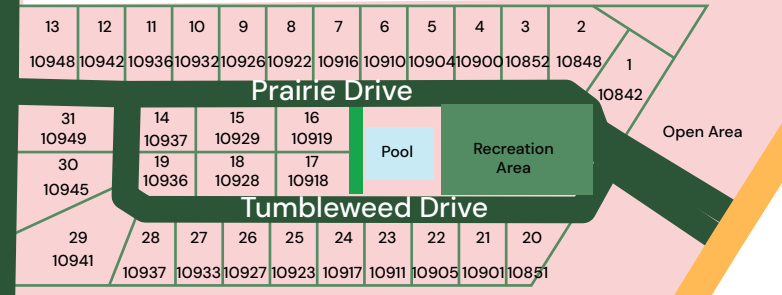

10808 U.S. 98
Dade City, FL 33525
Local: (352) 523-0022

0 0.025 mi

US Hwy 98

Wilds Road

Bronco Drive

Brahman Drive

Dog Walk

RV Storage